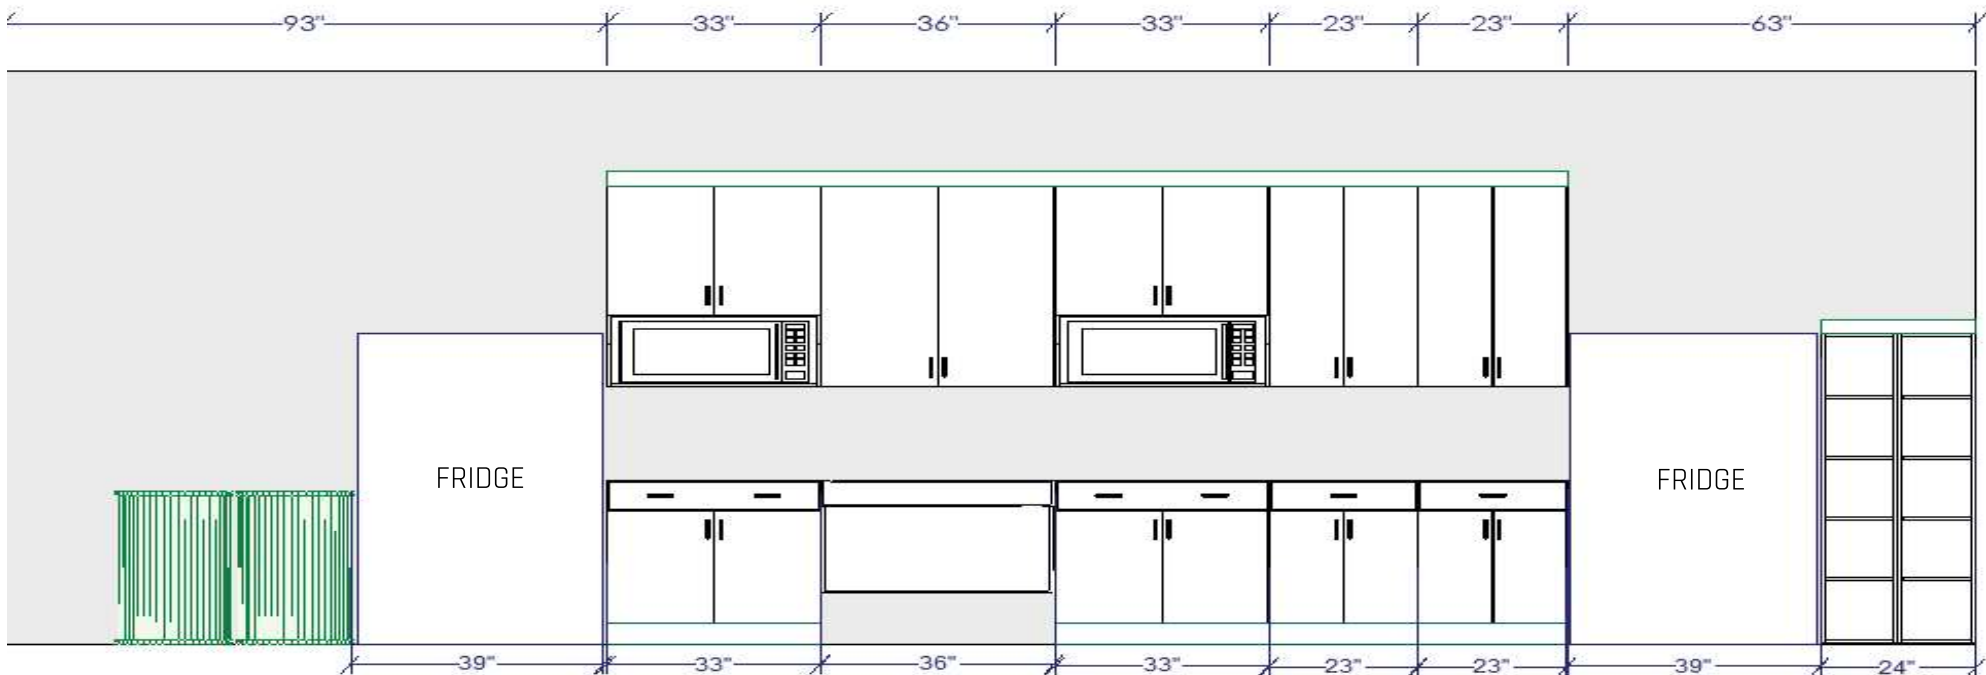

4308 Longhorn Dr Alvarado, TX 76009
Phone: 817.587.7030

THESE ORIGINAL CONCEPTS AND DESIGNS ARE SOLD PROPERTY OF WOOD MATRIX. ANY REPRODUCTION OR USE IS PROHIBITED WITHOUT WRITTEN CONSENT OF WOOD MATRIX. © COPYRIGHT 2021 WOOD MATRIX

NCHS Lounge - Crowley HS Lounge

Designed: 9/30/2021

Revised: 10/1/2021