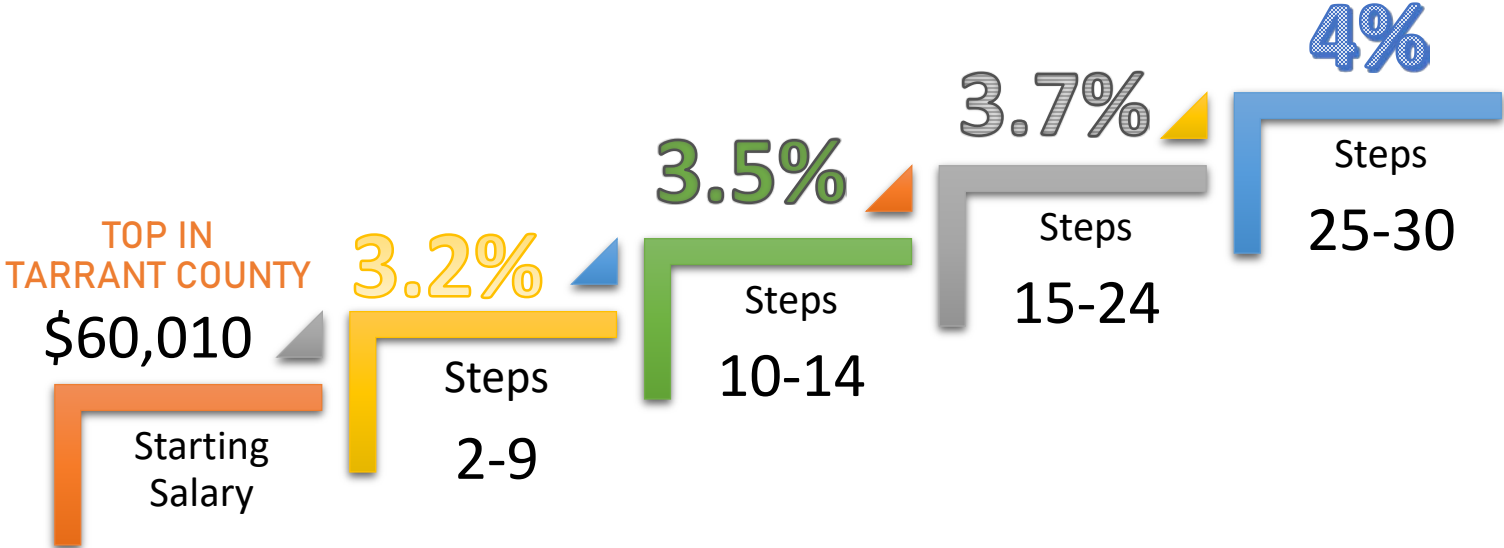

Teacher Salary Raises

March 30, 2022

Teacher Salary Raises

3.2% 
including step adjustments

Starting Teacher Salary		
\$57,090	◆.....◆	\$60,010
Average Teacher Salary		
\$63,169	◆.....◆	\$65,028

Teacher Salary Raises

- ✓ **Principal Leadership Meetings**
- ✓ **Para Professionals Survey**
- ✓ **Human Capital Management Task Force**

CISD Health Care Cost

Premium Contribution Annual Cost

\$2,970,000.00

(\$225 employee monthly contribution)

Health Care Clinic Annual Cost

\$271,836.00

(980 average visits per year)

**CROWLEY ISD TEACHERS
ARE TOP IN TARRANT COUNTY**

\$65,028

AVERAGE SALARY

Teacher Salary Raises

March 30, 2022